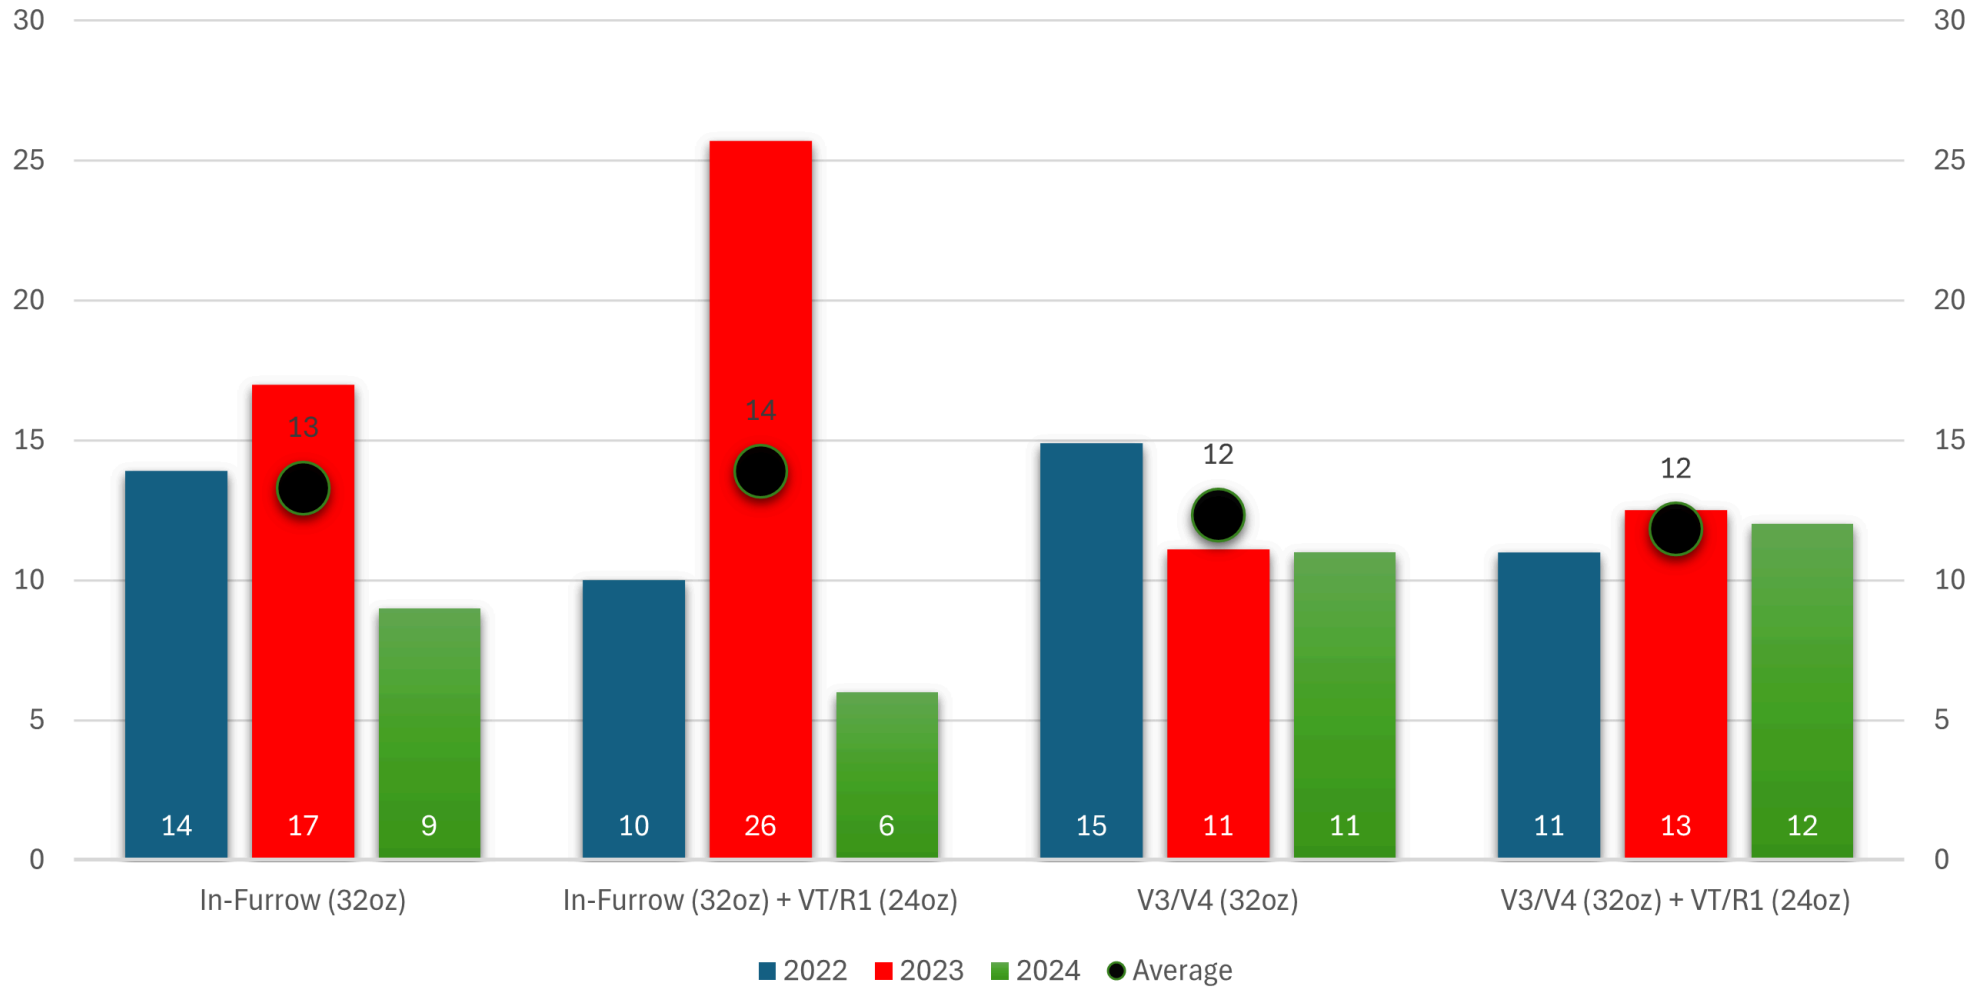

## Xylem Plus Per Bushel Advantage vs The Check

**ISU DATA - PROVEN SUCCESS 3 YEARS IN A ROW**

PRODUCT	APPLICATION TIMING	% LESIONS ON PLANT	TAR SPOT RANK	YIELD	YIELD RANK
 <b>Kylem Plus</b> 	FOLIAR VT	2.06		226.9	4
	FOLIAR VT	2.19	2	226.5	5
 <b>Kylem Plus</b> 	IN FURROW + FOLIAR VT	2.26	3	228.5	
<b>REGEV</b> <sup>™</sup>	FOLIAR VT	2.48	4	225.8	7
<b>REGEV</b> <sup>™</sup> -SAUS70	FOLIAR VT	2.99	5	226.4	6
	IN FURROW	3.28	6	224.9	8
<b>Veltyma</b> <sup>™</sup> (LOWER RATE) Fungicide	FOLIAR V12	3.87	7	224.2	10
<b>Veltyma</b> <sup>™</sup> (HIGHER RATE) Fungicide	FOLIAR V12	4.56	8	224.5	9
<b>Veltyma</b> <sup>™</sup> Fungicide	FOLIAR VT	6.52	9	228.1	2
	FOLIAR V12	6.96	10	227.3	3
	FOLIAR VT	8.44	11	223.4	12
<b>Aproach</b> <sup>®</sup> Prima FUNGICIDE	FOLIAR VT	9.55	12	223.6	11

# 2024 ISU TAR SPOT DATA